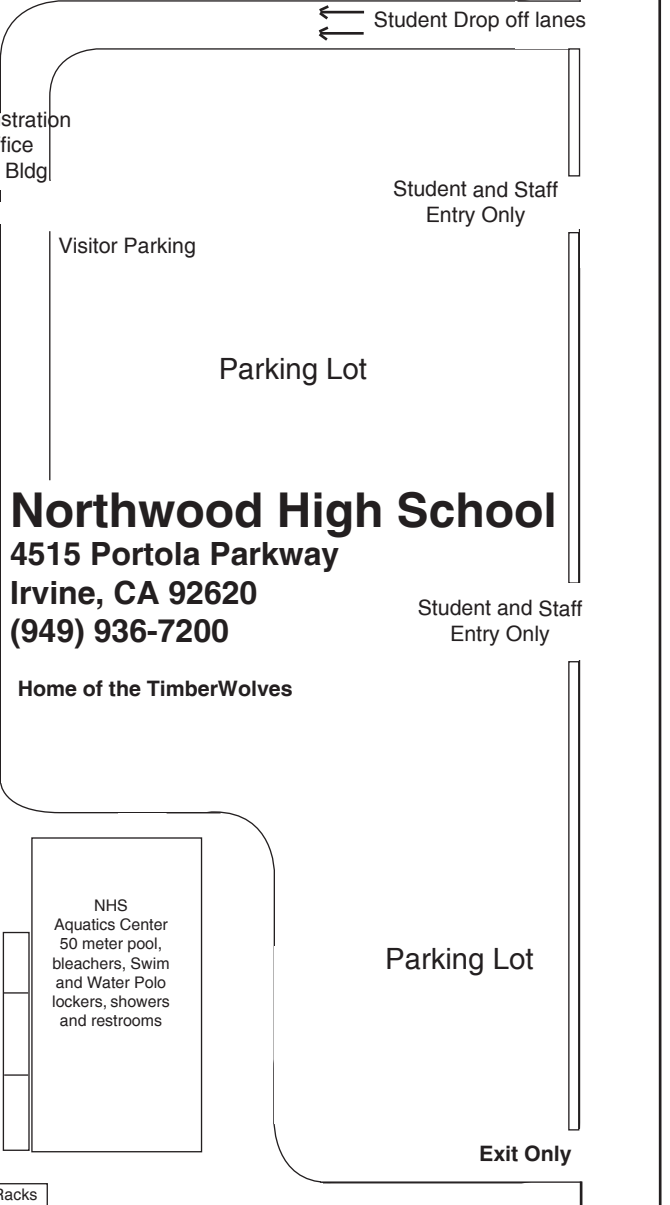

Parking for students in rear of school

- P1
P2
P3
P4

Northwood High School
4515 Portola Parkway
Irvine, CA 92620
(949) 936-7200

Home of the TimberWolves