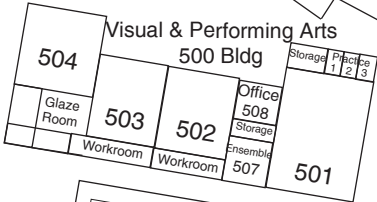

Parking for students in rear of school

- P1
P2
P3
P4

Northwood High School
4515 Portola Parkway
Irvine, CA 92620
(949) 936-7200

Home of the TimberWolves