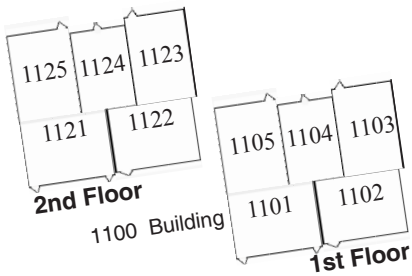

Parking for students in rear of school

- P1
P2
P3
P4

Northwood High School
4515 Portola Parkway
Irvine, CA 92620
(949) 936-7200

Home of the TimberWolves