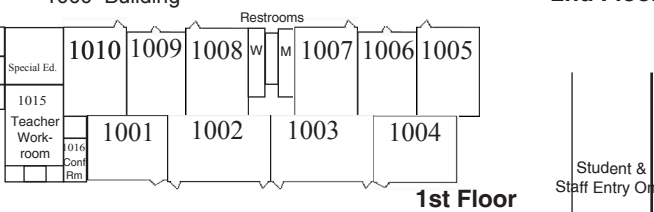

Parking for students in rear of school

- P1
P2
P3
P4

Northwood High School
4515 Portola Parkway
Irvine, CA 92620
(949) 936-7200

Home of the TimberWolves