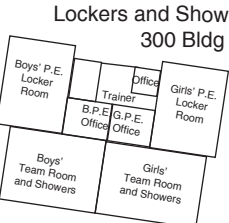

Parking for students in rear of school

- P1
P2
P3
P4

Northwood High School
4515 Portola Parkway
Irvine, CA 92620
(949) 936-7200

Home of the TimberWolves