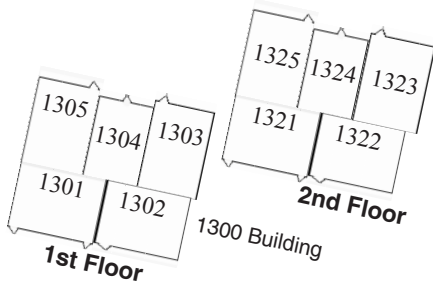

Parking for students in rear of school

- P1
P2
P3
P4

Northwood High School
4515 Portola Parkway
Irvine, CA 92620
(949) 936-7200

Home of the TimberWolves