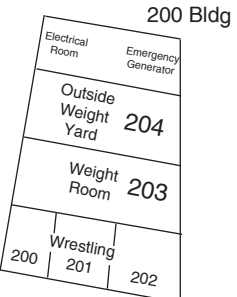

Parking for students in rear of school

- P1
P2
P3
P4

Northwood High School
4515 Portola Parkway
Irvine, CA 92620
(949) 936-7200

Home of the TimberWolves