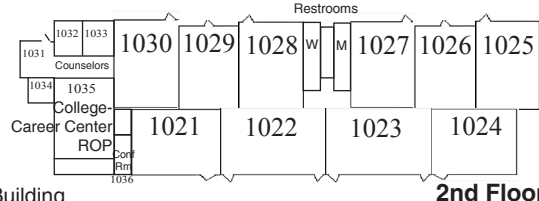

Parking for students in rear of school

- P1
P2
P3
P4

Northwood High School
4515 Portola Parkway
Irvine, CA 92620
(949) 936-7200

Home of the TimberWolves