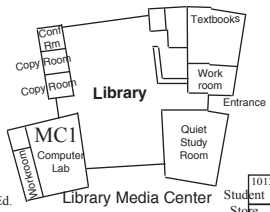

Parking for students in rear of school

- P1
P2
P3
P4

Northwood High School
4515 Portola Parkway
Irvine, CA 92620
(949) 936-7200

Home of the TimberWolves