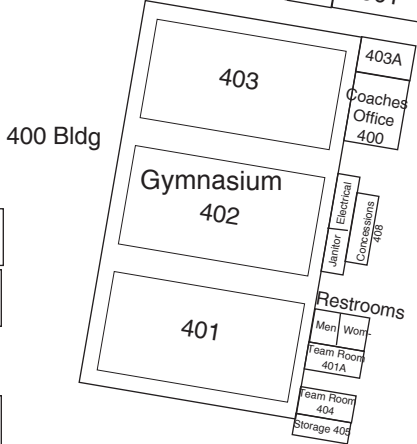

Parking for students in rear of school

- P1
P2
P3
P4

Northwood High School
4515 Portola Parkway
Irvine, CA 92620
(949) 936-7200

Home of the TimberWolves