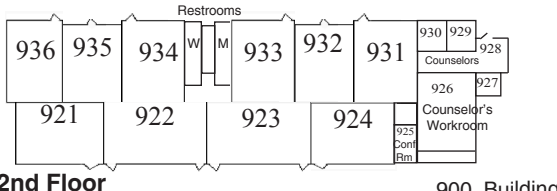

Parking for students in rear of school

- P1
P2
P3
P4

Northwood High School
4515 Portola Parkway
Irvine, CA 92620
(949) 936-7200

Home of the TimberWolves