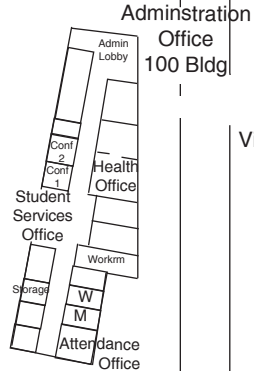

Parking for students in rear of school

- P1
P2
P3
P4

Northwood High School
4515 Portola Parkway
Irvine, CA 92620
(949) 936-7200

Home of the TimberWolves