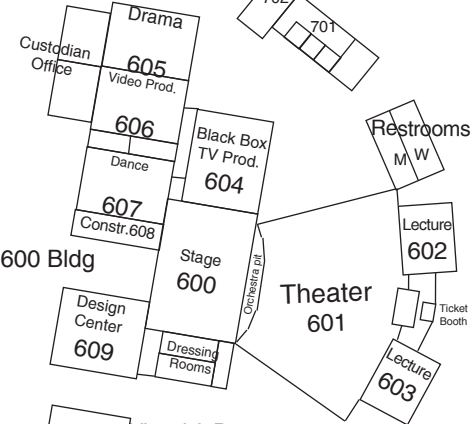

Parking for students in rear of school

- P1
P2
P3
P4

Northwood High School
4515 Portola Parkway
Irvine, CA 92620
(949) 936-7200

Home of the TimberWolves