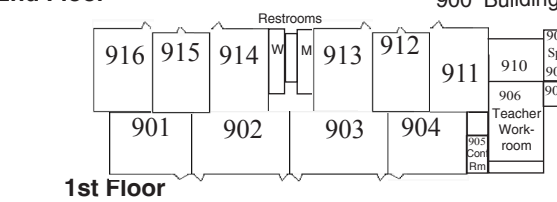

Parking for students in rear of school

- P1
P2
P3
P4

Northwood High School
4515 Portola Parkway
Irvine, CA 92620
(949) 936-7200

Home of the TimberWolves